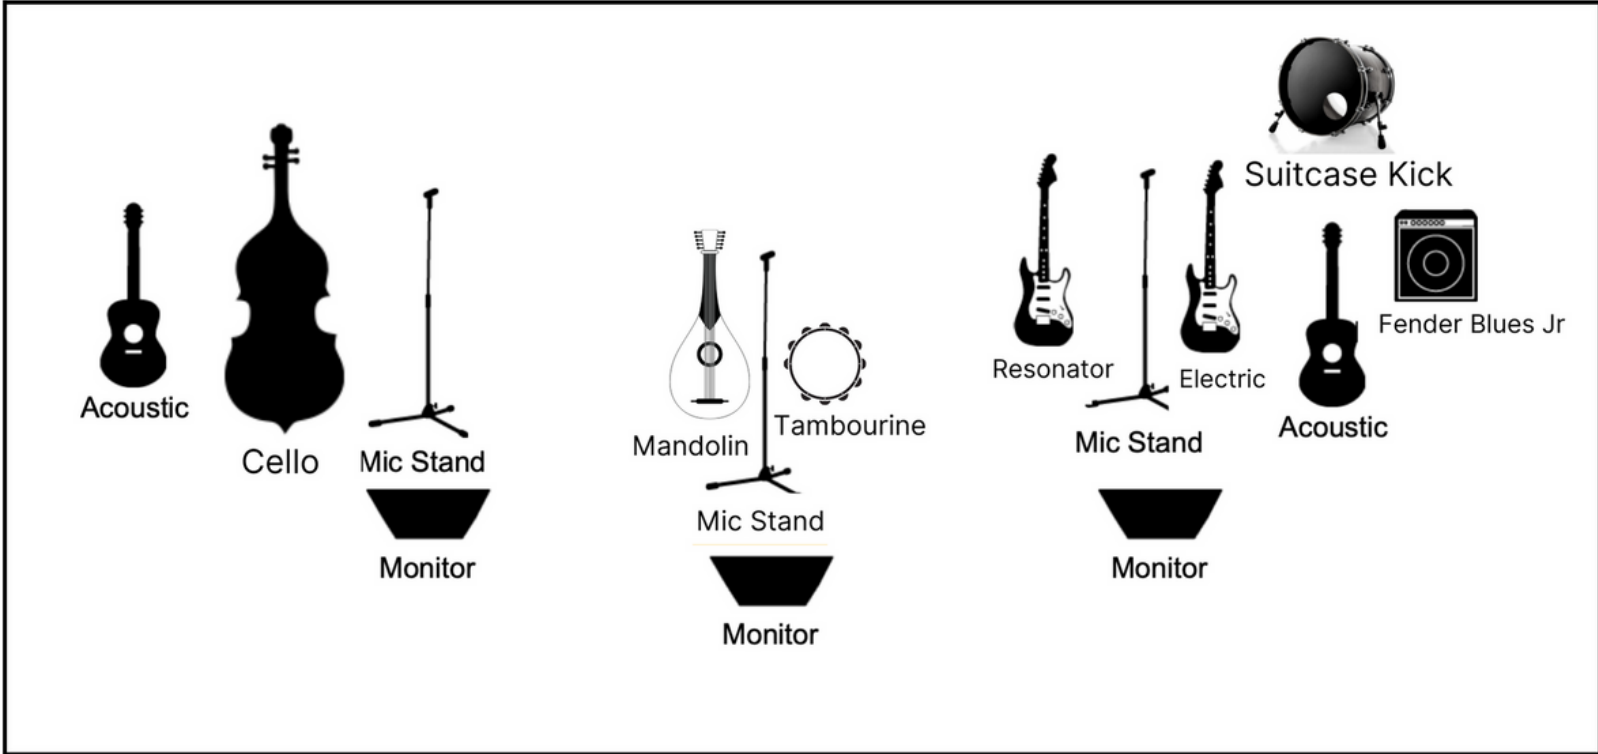

### Input List

1 Dani Vocal (Main)	6 Fender Blues JR Amp (Mic)
2 Nick Vocal R (Main2)	7 Cello DI
3 Alex Vocal L	8 Acoustic Guitar 2 DI
4 Mandolin DI	9 Octave Bass DI
5 Acoustic Guitar 1 DI	10 Kick Drum Suitcase (Mic)

### Notes

- Alex (Cello) will need a chair. He will be singing back up and playing acoustic guitar and cello with a combined Octave Bass output
- Nick will be singing lead, playing acoustic guitar, resonator and electric guitar through a Fender Blues Jr, and a Kickdrum Suitcase
- Dani will be the main lead on most tracks, also playing Mandolin, Acoustic Guitar, Tambo, and shaker